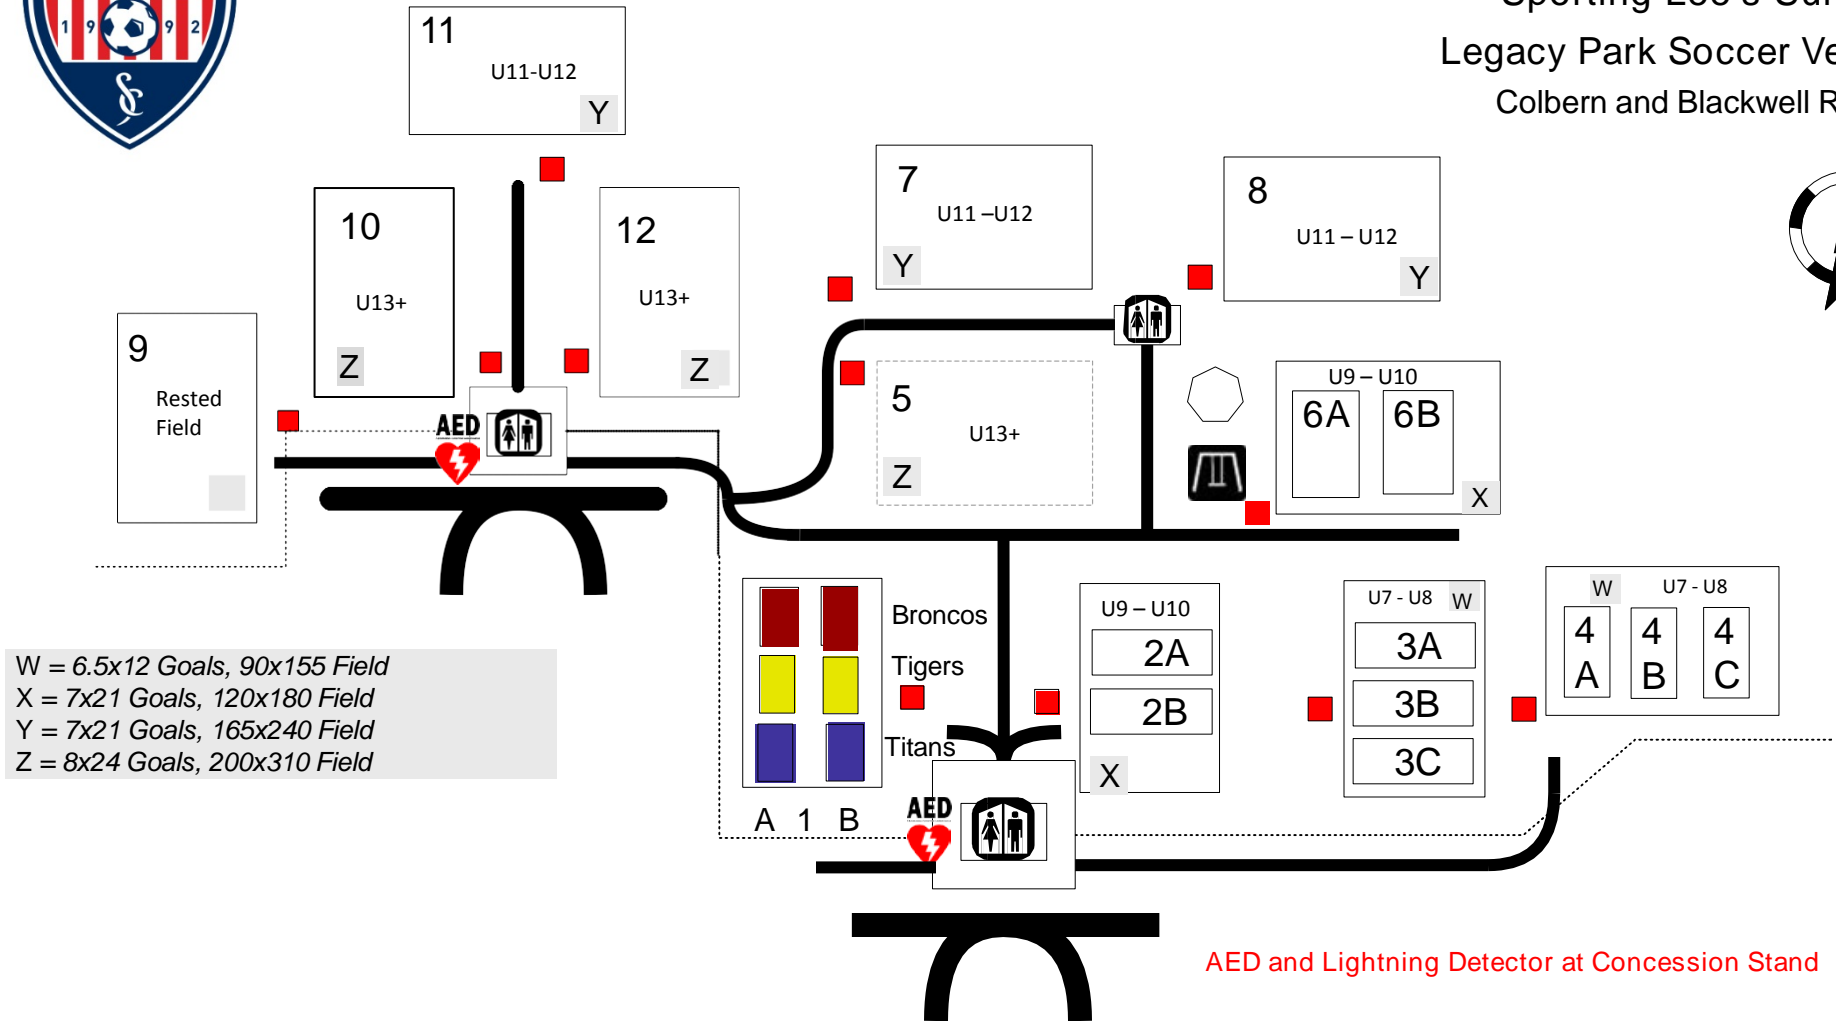

Sporting Lee's Summit  
 Legacy Park Soccer Venue  
 Colbern and Blackwell Roads

No Pets

■ Field Box

Division	Field
GU5	Broncos
BU5	Broncos (am)/Tigers (pm)
GU6	Titans
BU6	Tigers
GU7	3A, 3B, 3C, 4A, 4B, 4C
BU7	3A, 3B, 3C, 4A, 4B, 4C
GU8	3A, 3B, 3C, 4A, 4B, 4C
BU8	3A, 3B, 3C, 4A, 4B, 4C

Division	Field
GU9	2A, 2B, 6A, 6B
BU9	2A, 2B, 6A, 6B
GU10	2A, 2B, 6A, 6B
BU10	2A, 2B, 6A, 6B
GU12	7, 8, 11
BU12	7, 8, 11
GU15	5, 10, 12
BU15	5, 10, 12
CU18	5, 10, 12

Competitive	Field
U8	3A, 3B, 3C, 4A, 4B, 4C
U9	2A, 2B, 6A, 6B
U10	2A, 2B, 6A, 6B
U11	7, 8, 11
U12	7, 8, 11
U13+	5, 10, 12